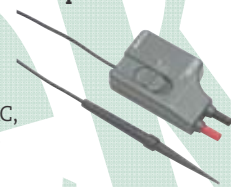

80T-150UA Universal Temperature Probe

- Compatible with Fluke DMM
- High accuracy, fast reading for low voltage (below 24 V AC, 60 V DC) applications
- Measurement range: -50 to 150°C
- Output: 1 mV/°C or 1 mV/°F (switchable)

SureGrip™ accessories are designed to improve steadiness in slippery hands. Rubber overmolded surfaces and finger-hugging curves give the user a comfortable, reliable grip on the accessory so they can focus on making an accurate measurement.