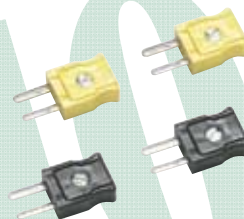

Thermocouple Plug Kits 700TC1

1. A kit of 10 mini-plug connectors
2. Type J (black), one
   - Type K (yellow), one
   - Type T (blue), one
   - Type E (purple), one
   - Type R/S (green), one
   - Type B or CU (white), one
   - Type L (J-DIN) (blue), one
   - Type U (T-DIN) (brown), one
   - Type C (red), one
   - Type N (orange), one