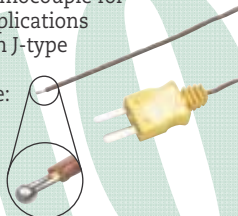

80PK-1 and 80PJ-1 Bead Probe

- 80PK-1: Type-K thermocouple for general purpose applications
- 80PJ-1 operates with J-type thermometers
- Measurement range: -40 to 260°C
- Probe length: 1 m lead wire