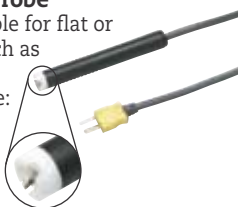

- Type-K thermocouple for surfaces in rugged environment
- Durable ribbon sensor
- Measurement range: -127 to 600°C
- Probe length: 20.3 cm

80PK-1 and 80PJ-1 Bead Probe

- 80PK-1: Type-K thermocouple for general purpose applications
- 80PJ-1 operates with J-type thermometers
- Measurement range: -40 to 260°C
- Probe length: 1 m lead wire

80PK-3A Surface Probe

- Type-K thermocouple for flat or curved surfaces such as plates and rollers
- Measurement range: 0 to 260°C
- Probe length: 9.5 cm

80PK-8 Pipe Clamp Temperature Probe

- Type-K thermocouple for fast temperature and superheat measurements of pipe surfaces
- Durable ribbon sensor
- Measurement range: -29 to 149°C for pipe diameters from 6.4 to 34.9mm