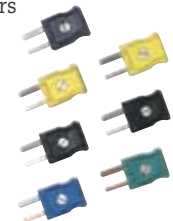

700TC2

1. A kit of 7 mini-plug connectors
2. Type J (black), two
   - Type K (yellow), two
   - Type E (purple), one
   - Type T (blue), one
   - Type R/S (green), one