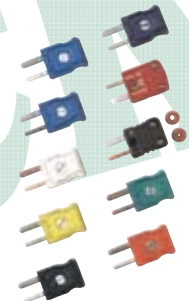

80PR-60 RTD Temperature Probe

- For simultaneously taking contact and non-contact temperature measurements with Fluke 66 or 68
- Measurement range: -40 to 260°C

80CK-M & 80CJ-M type K & J Male Mini-Connectors

- Isothermal screw terminal for K or J wire
- Suitable for up to 20 gauge thermocouple wire
- Color coded to industry standards (K-yellow, J-black)
- Two per package

Thermocouple Plug Kits 700TC1

- A kit of 10 mini-plug connectors
- Type J (black), one
 - Type K (yellow), one
 - Type T (blue), one
 - Type E (purple), one
 - Type R/S (green), one
 - Type B or CU (white), one
 - Type L (J-DIN) (blue), one
 - Type U (T-DIN) (brown), one
 - Type C (red), one
 - Type N (orange), one