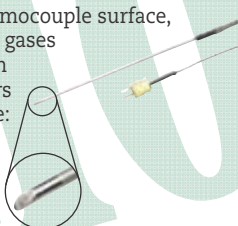

- Type-K thermocouple for surfaces in rugged environment
- Durable ribbon sensor
- Measurement range: -127 to 600°C
- Probe length: 20.3 cm

80PK-1 and 80PJ-1 Bead Probe

- 80PK-1: Type-K thermocouple for general purpose applications
- 80PJ-1 operates with J-type thermometers
- Measurement range: -40 to 260°C
- Probe length: 1 m lead wire

80PK-3A Surface Probe

- Type-K thermocouple for flat or curved surfaces such as plates and rollers
- Measurement range: 0 to 260°C
- Probe length: 9.5 cm

80PK-8 Pipe Clamp Temperature Probe

- Type-K thermocouple for fast temperature and superheat measurements of pipe surfaces
- Durable ribbon sensor
- Measurement range: -29 to 149°C for pipe diameters from 6.4 to 34.9mm

80PK-9 and 80PJ-9 General Purpose Probe

- 80PK-9: Type-K thermocouple surface, air and non-caustic gases
- 80PJ-9 operates with J-type thermometers
- Measurement range: -40°C to 260°C
- Probe length: 15.3 cm

80PK-11 Velcro Temperature Probe

- Type-K thermocouple for hands free measurement of HVAC temperature measuring applications
- Total length of cable: 1m (0.5m in cable, 0.5m in Velcro cuff insulation material; Hytrel)
- Measurement range: -30°C to 105°C